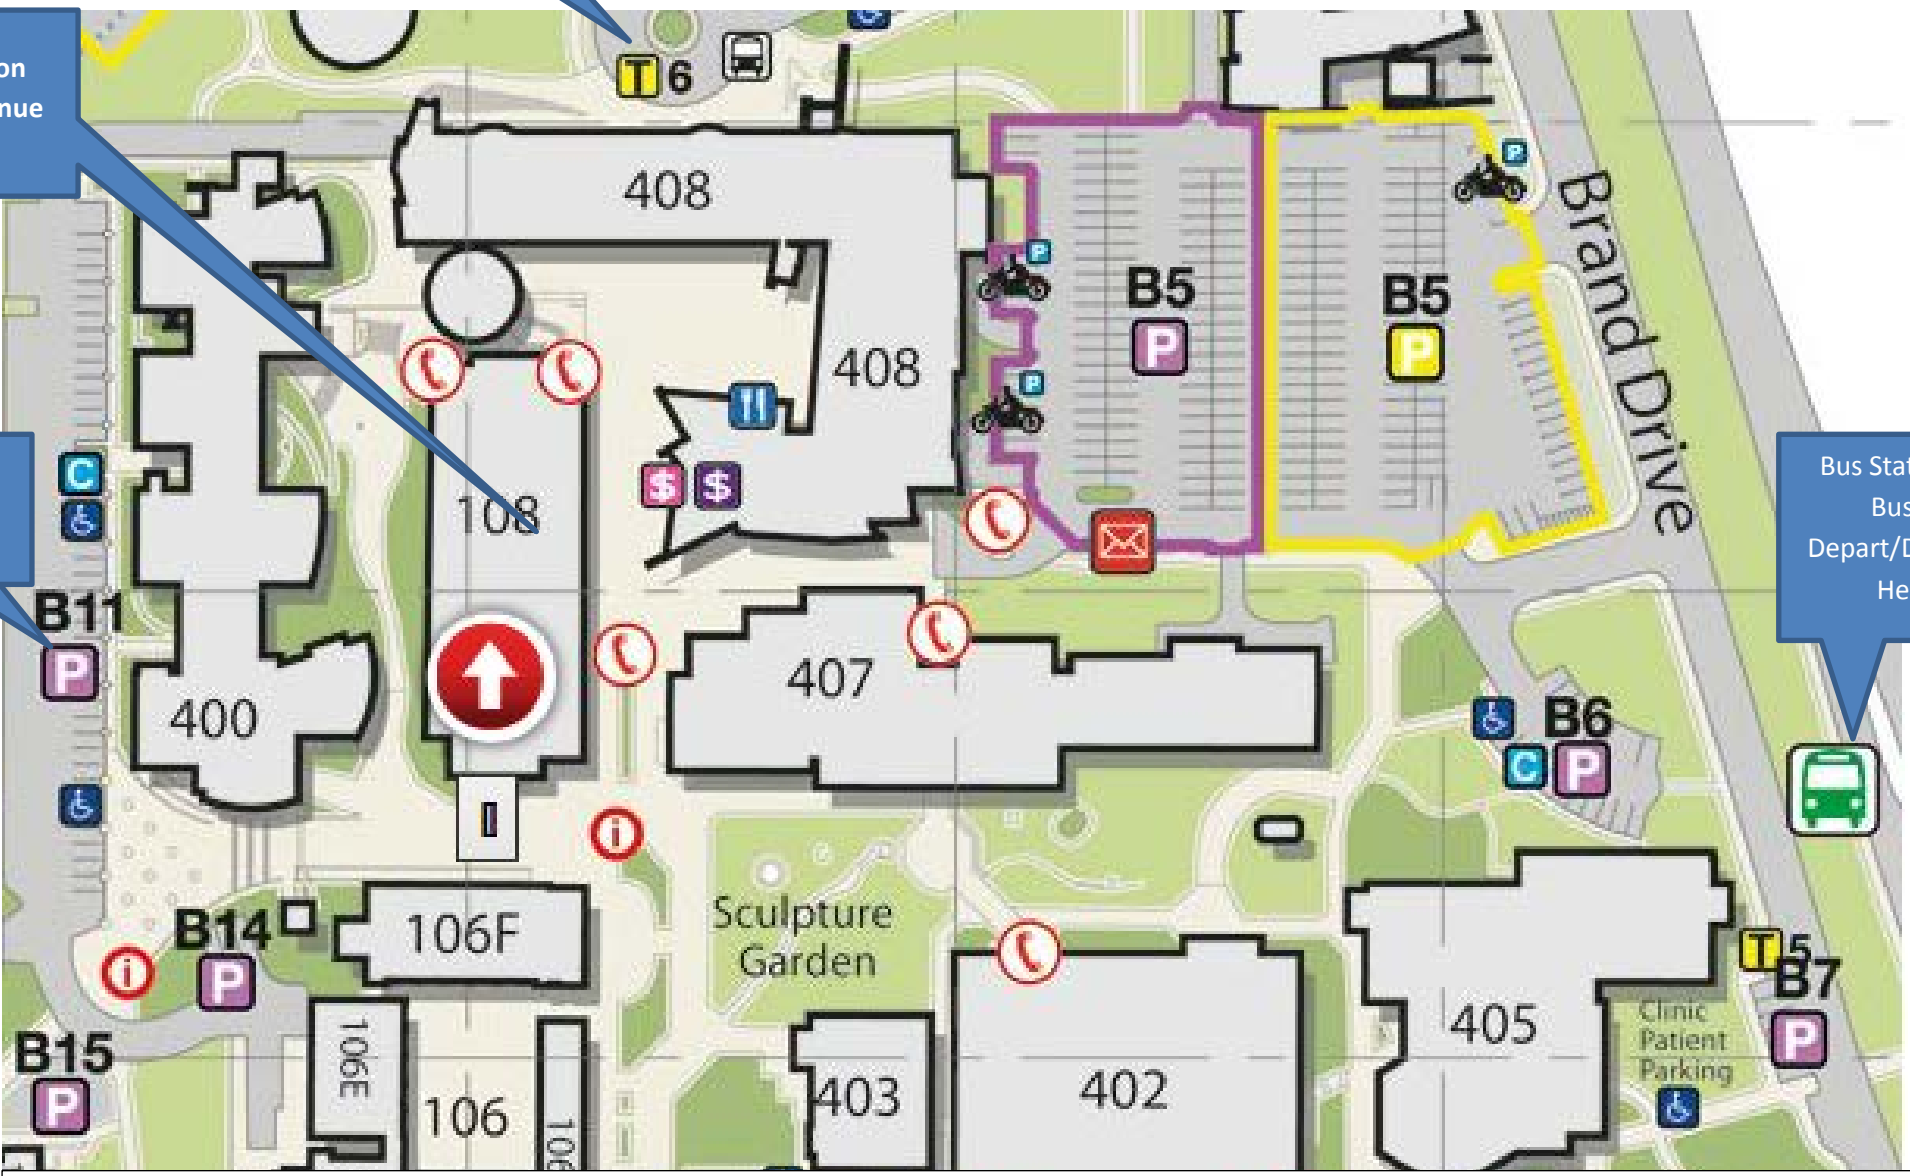

Taxi Stand 6

Information Evening Venue

Suggested Parking Area

Bus Station All Buses Depart/Drop Off Here

PLEASE ENTER via the Main Entrance on Kent Street, travel along Beazley Avenue until you reach the roundabout - go through the roundabout, you will now be on Dumas Road. Continue along Dumas Road through another roundabout until you see a dome shaped building on your left and a multi-level car park on your right. Turn right directly after the multi-level car park proceed until you see a large round tower – turn right and park anywhere you can in car park B11. You will need to go up the steps to the left of building 400. Follow the direction signs from the car park to building 108.